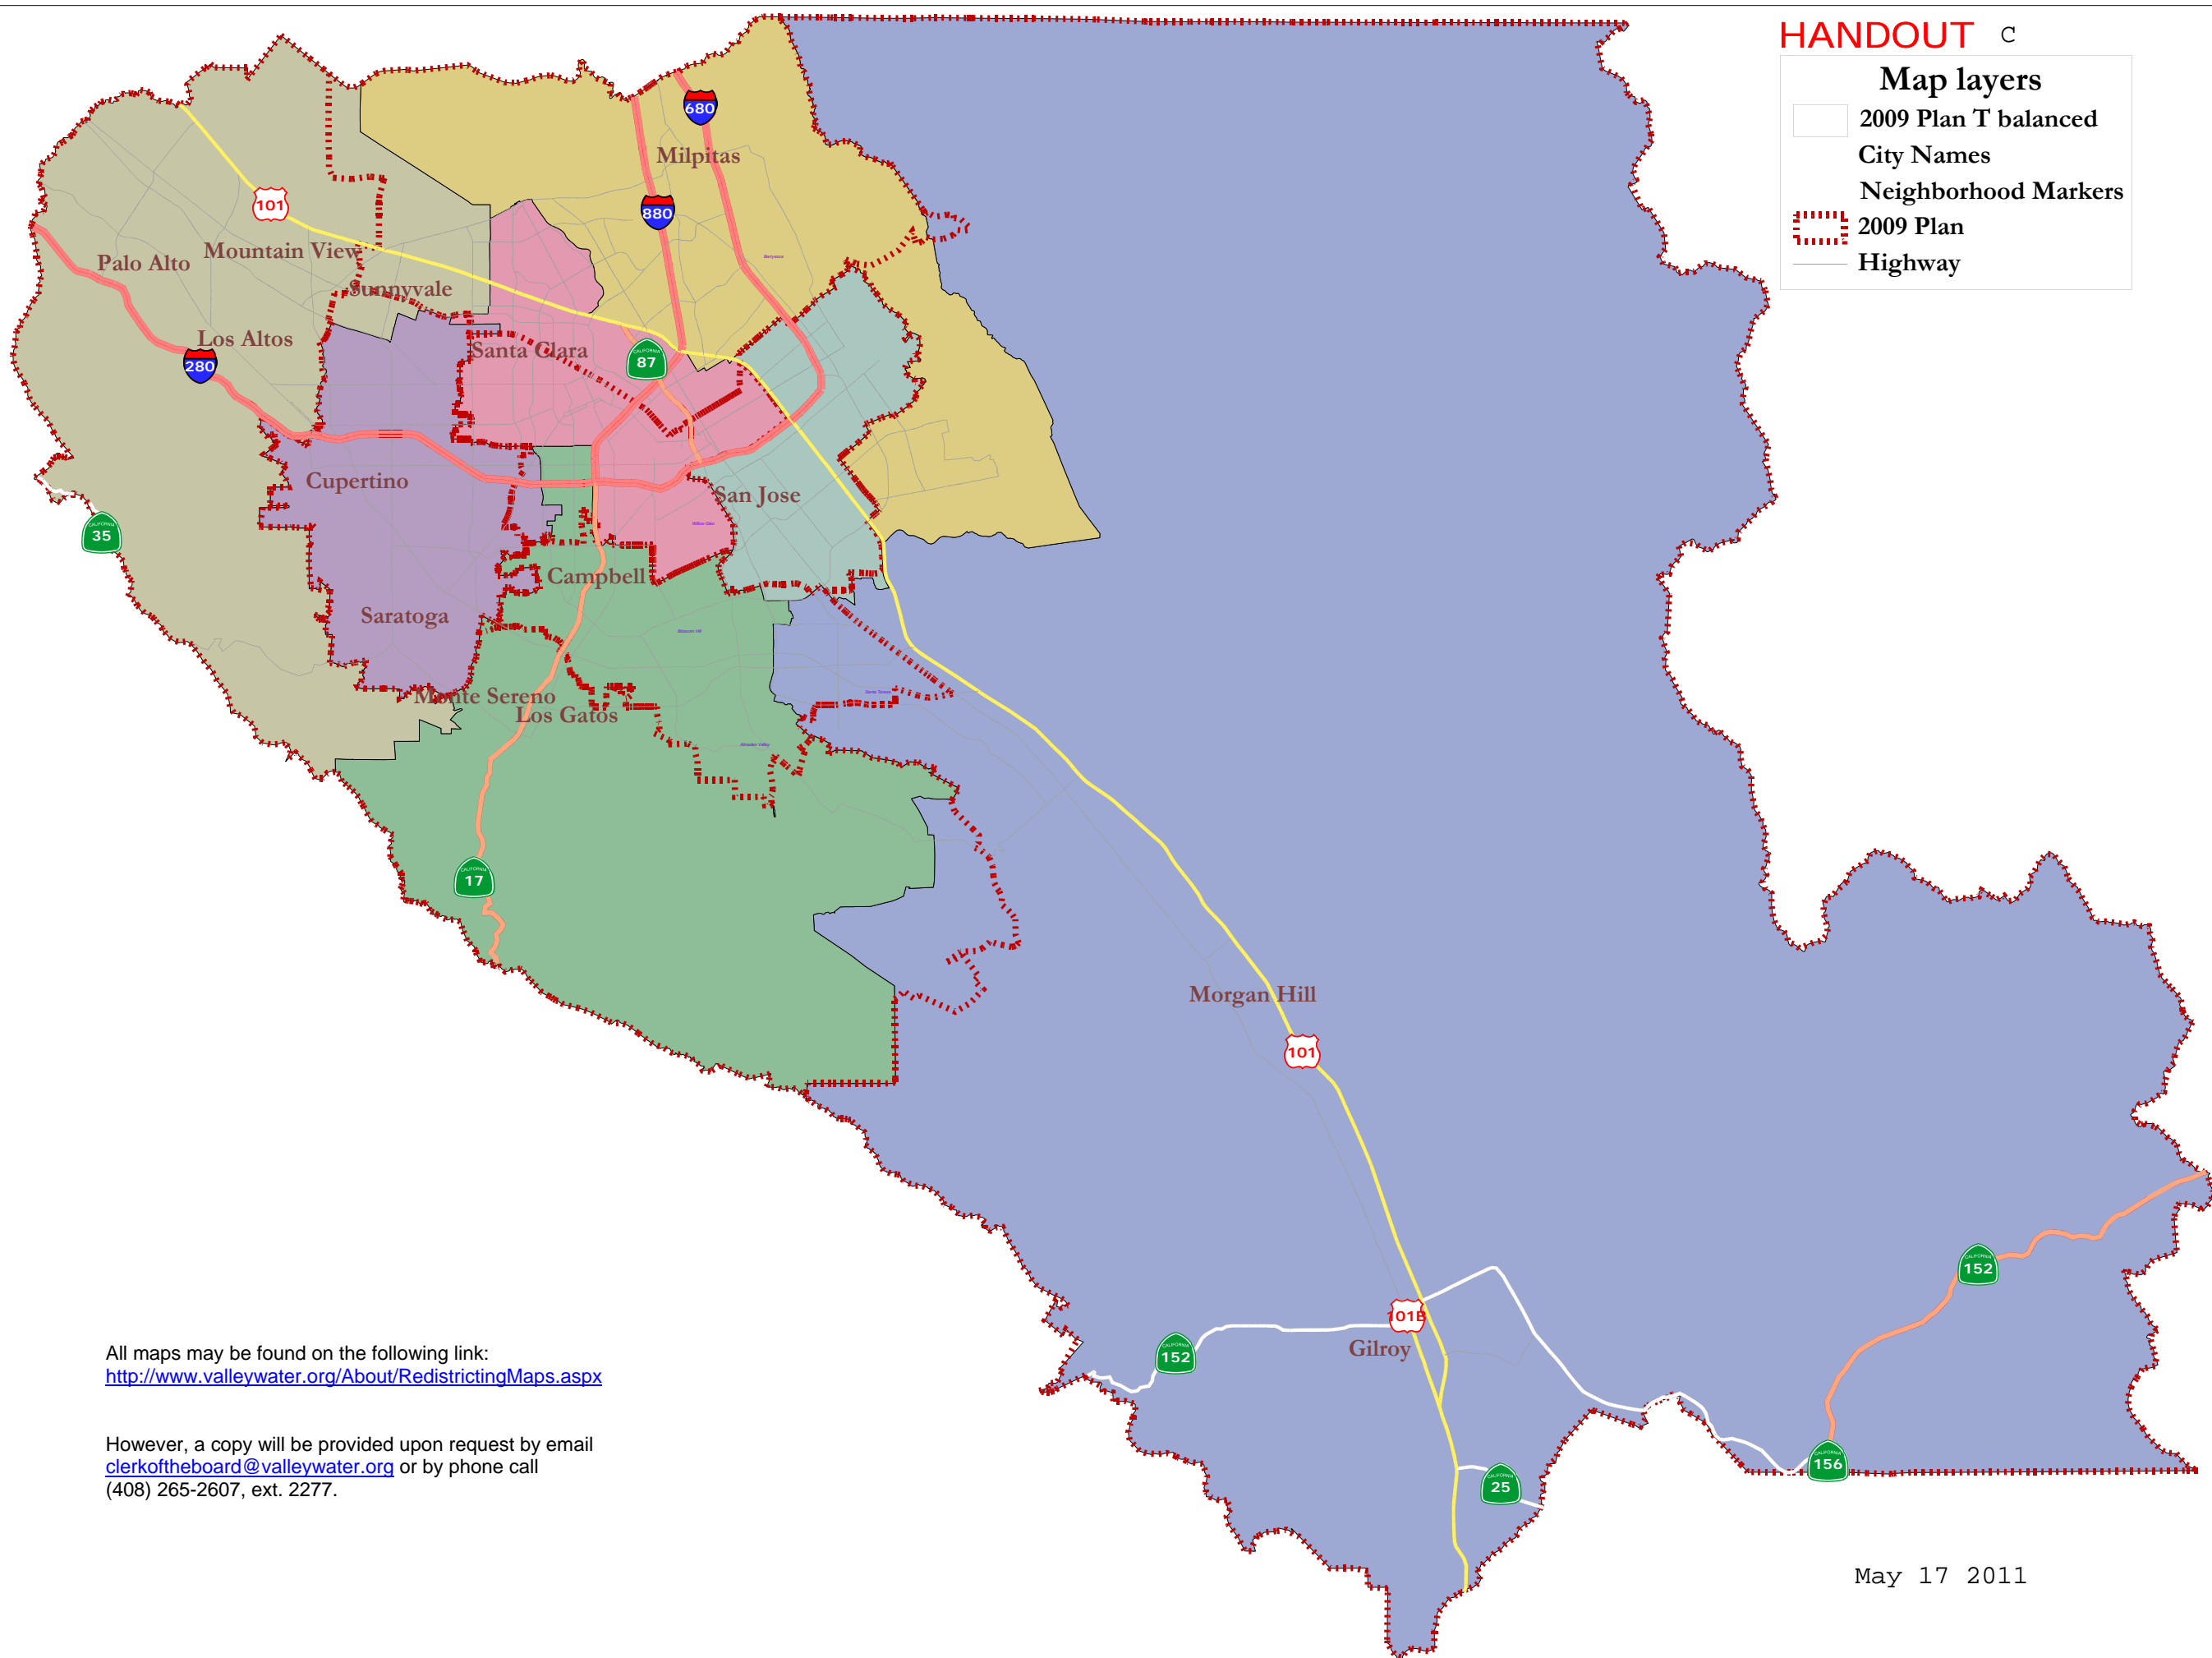

Map layers

- 2009 Plan T balanced
- City Names
- Neighborhood Markers
- 2009 Plan
- Highway

All maps may be found on the following link:
<http://www.valleywater.org/About/RedistrictingMaps.aspx>

However, a copy will be provided upon request by email
clerkoftheboard@valleywater.org or by phone call
(408) 265-2607, ext. 2277.