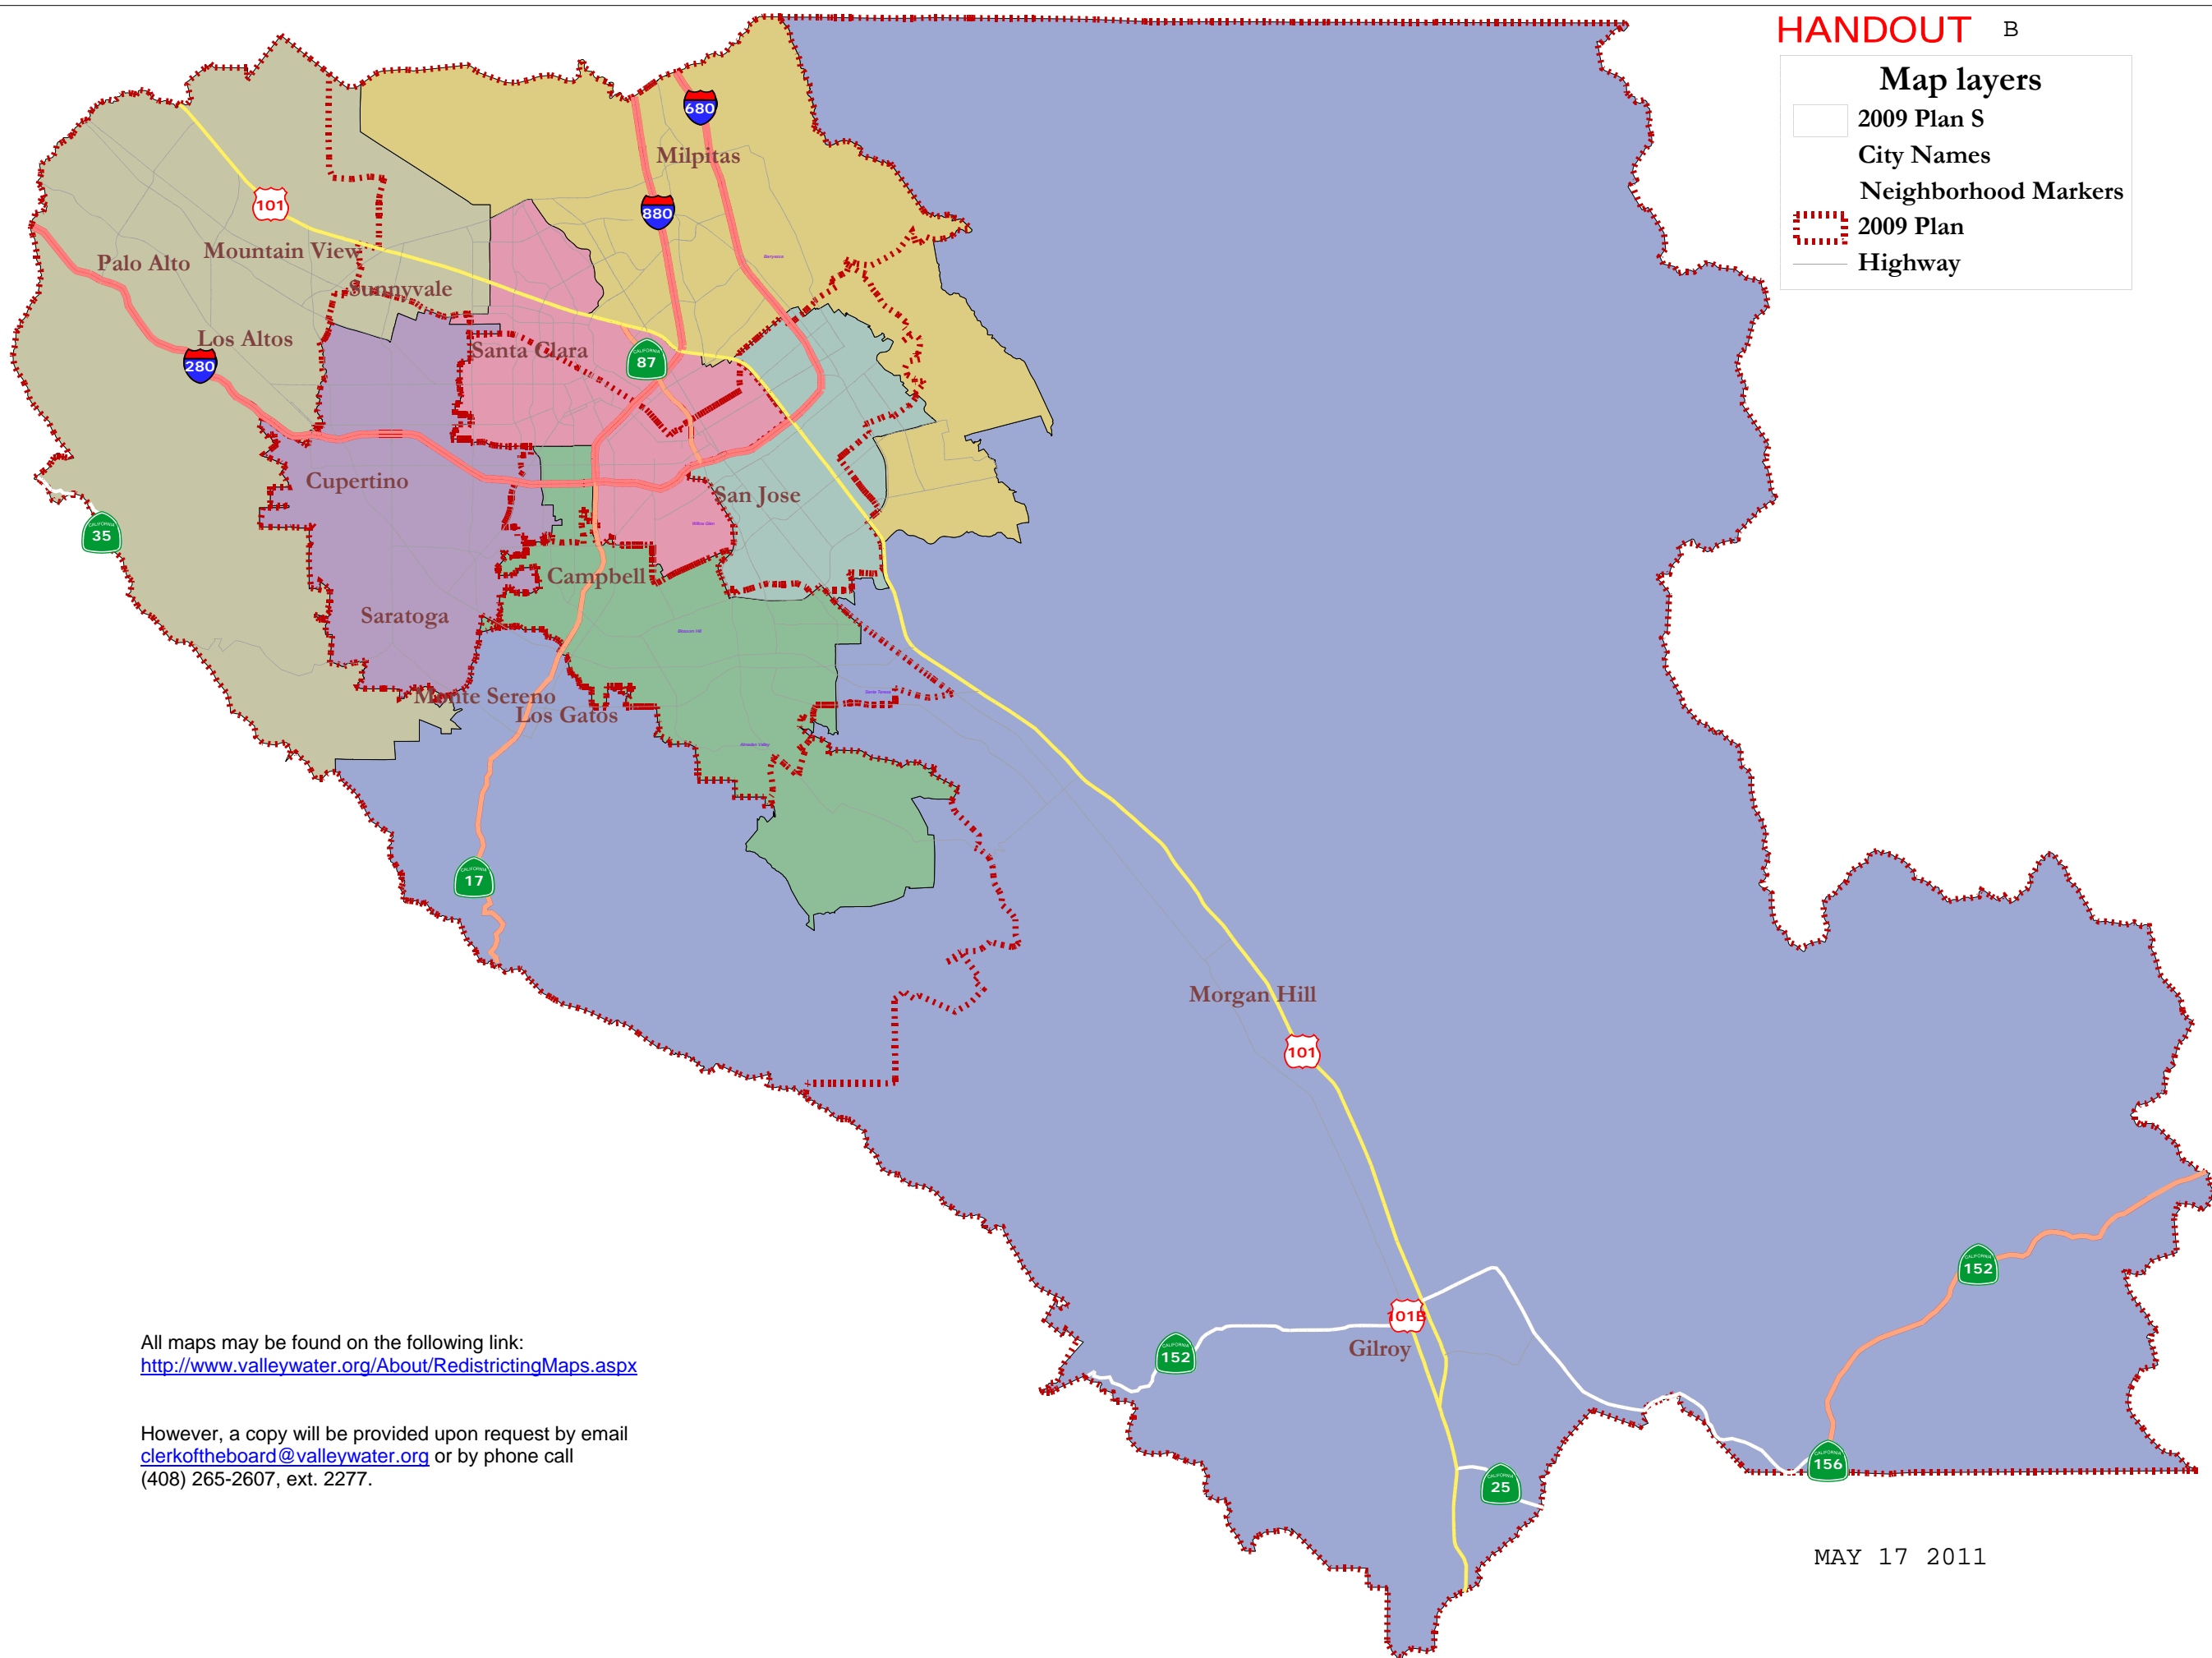

Map layers

- 2009 Plan S
- City Names
- Neighborhood Markers
- 2009 Plan
- Highway

All maps may be found on the following link:
<http://www.valleywater.org/About/RedistrictingMaps.aspx>

However, a copy will be provided upon request by email
clerkoftheboard@valleywater.org or by phone call
(408) 265-2607, ext. 2277.