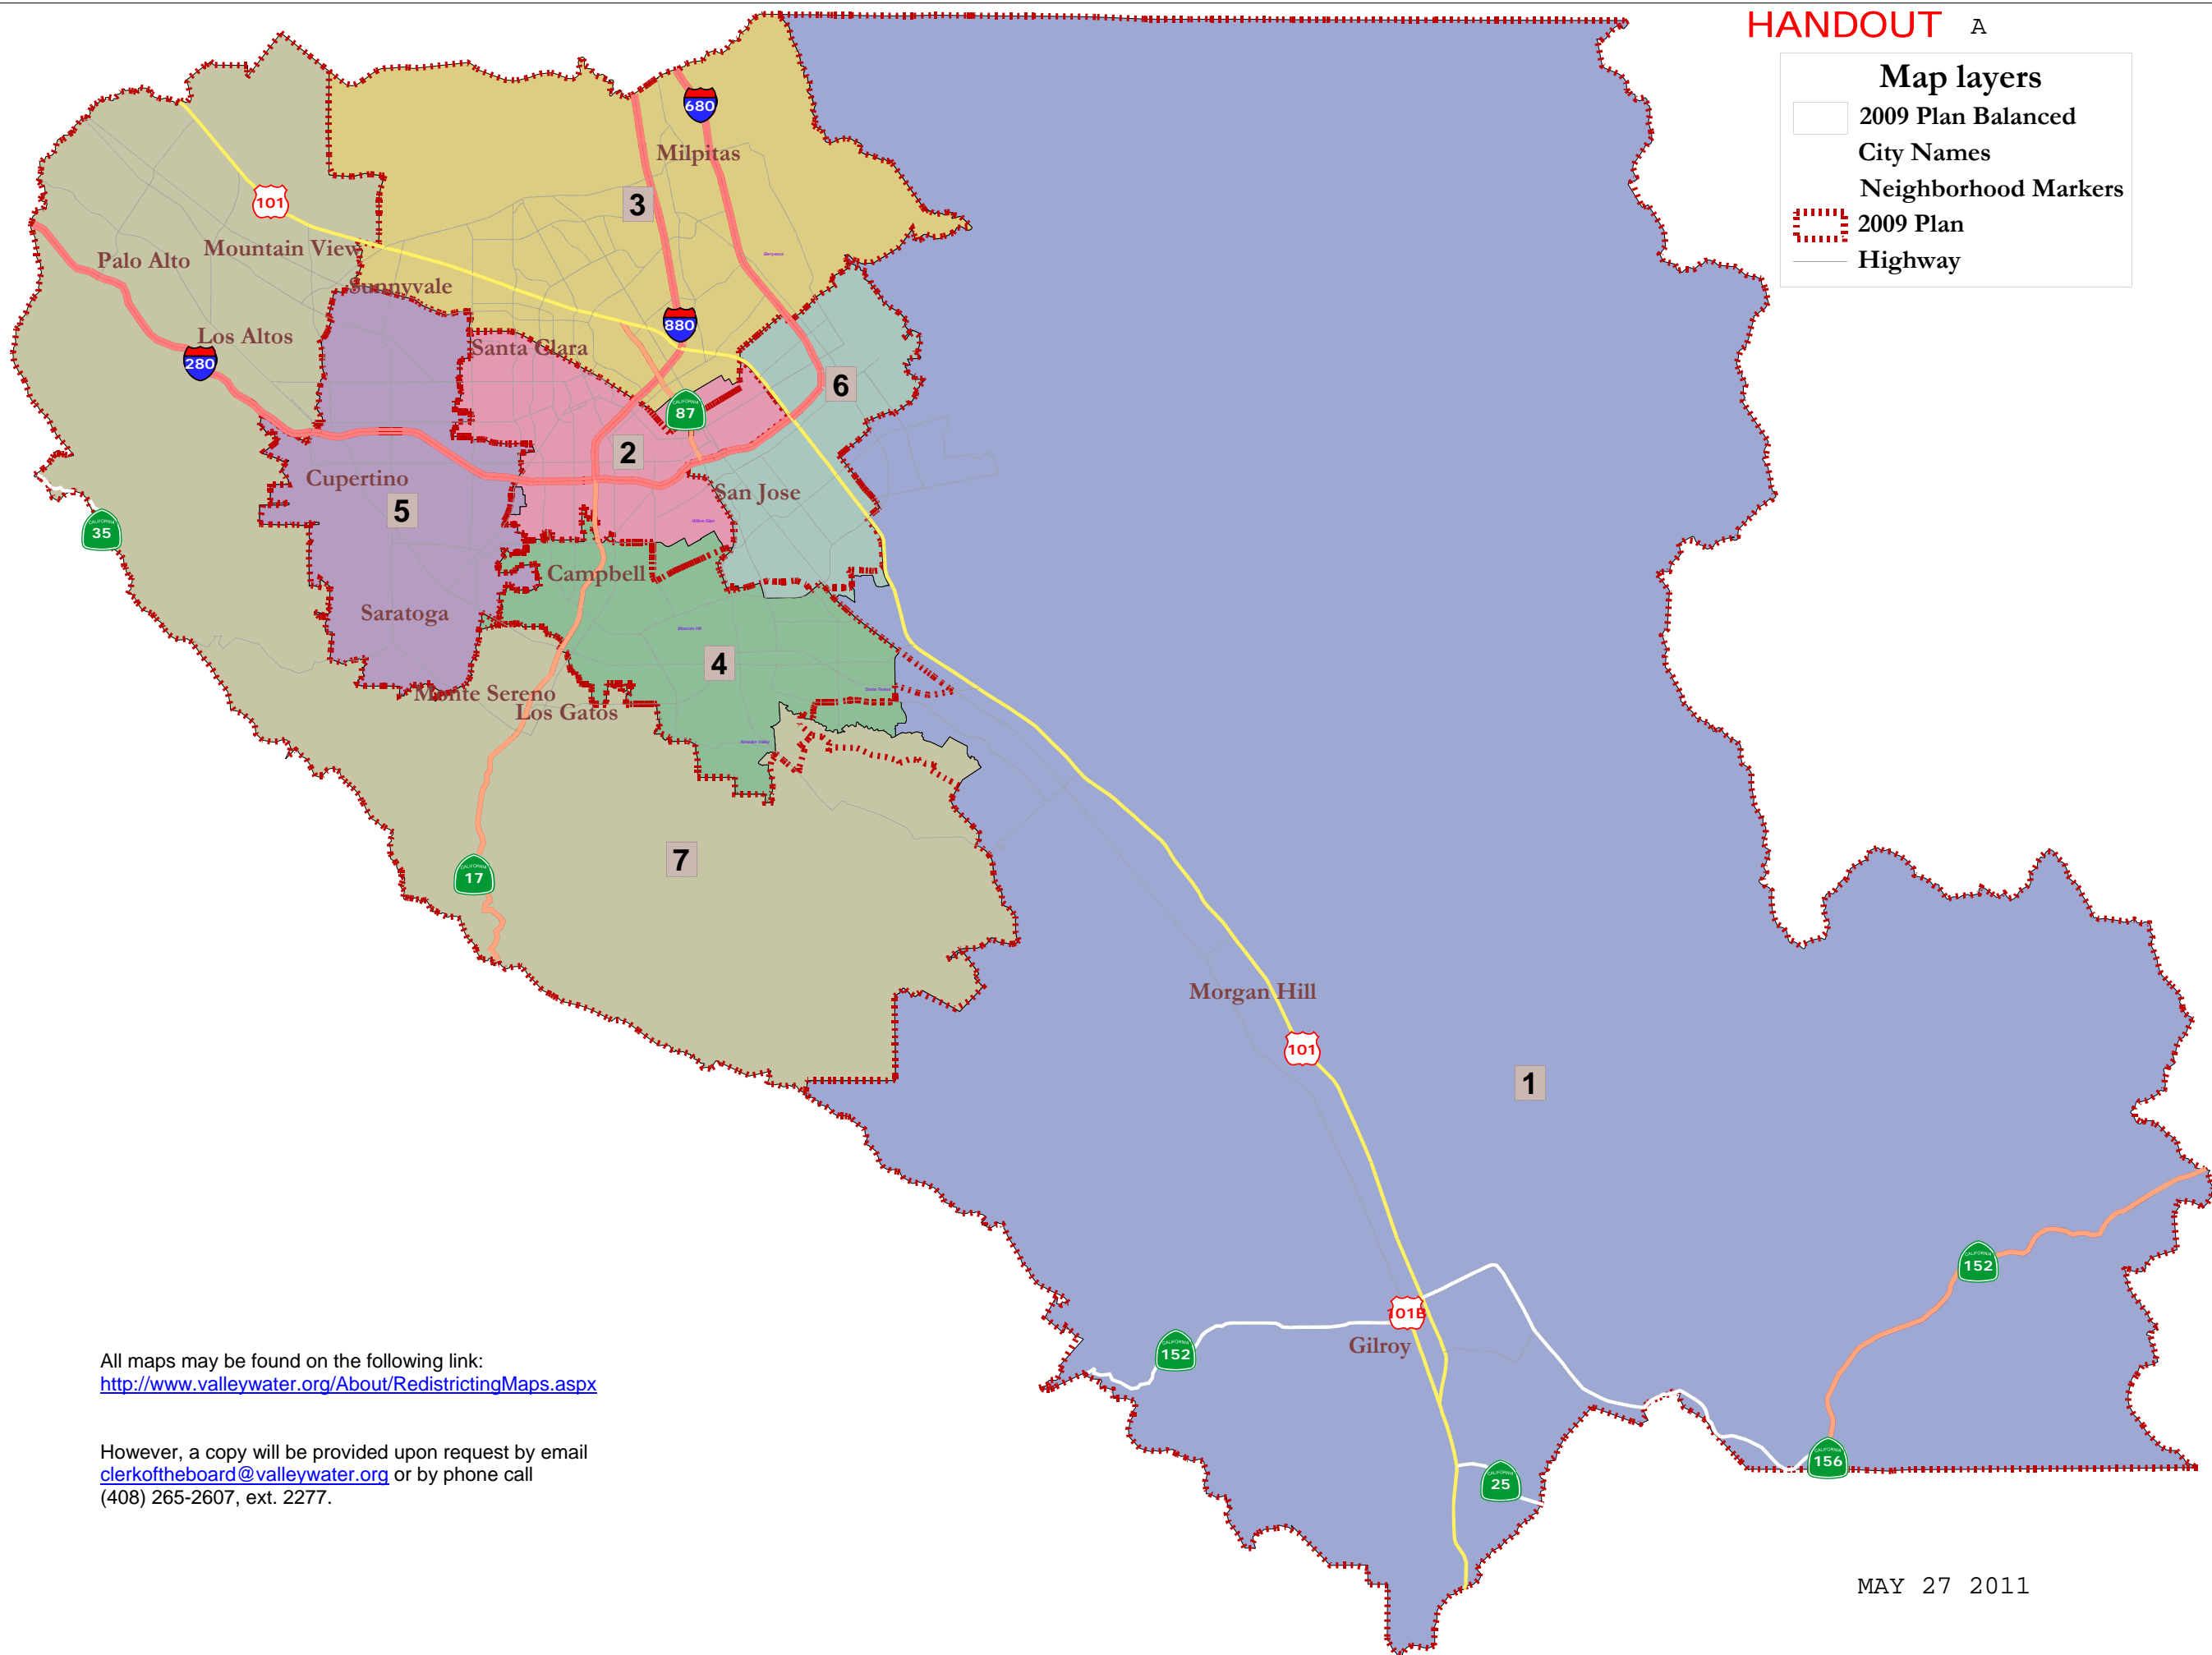

Map layers

- 2009 Plan Balanced
- City Names
- Neighborhood Markers
- 2009 Plan
- Highway

All maps may be found on the following link:
<http://www.valleywater.org/About/RedistrictingMaps.aspx>

However, a copy will be provided upon request by email
clerkoftheboard@valleywater.org or by phone call
(408) 265-2607, ext. 2277.